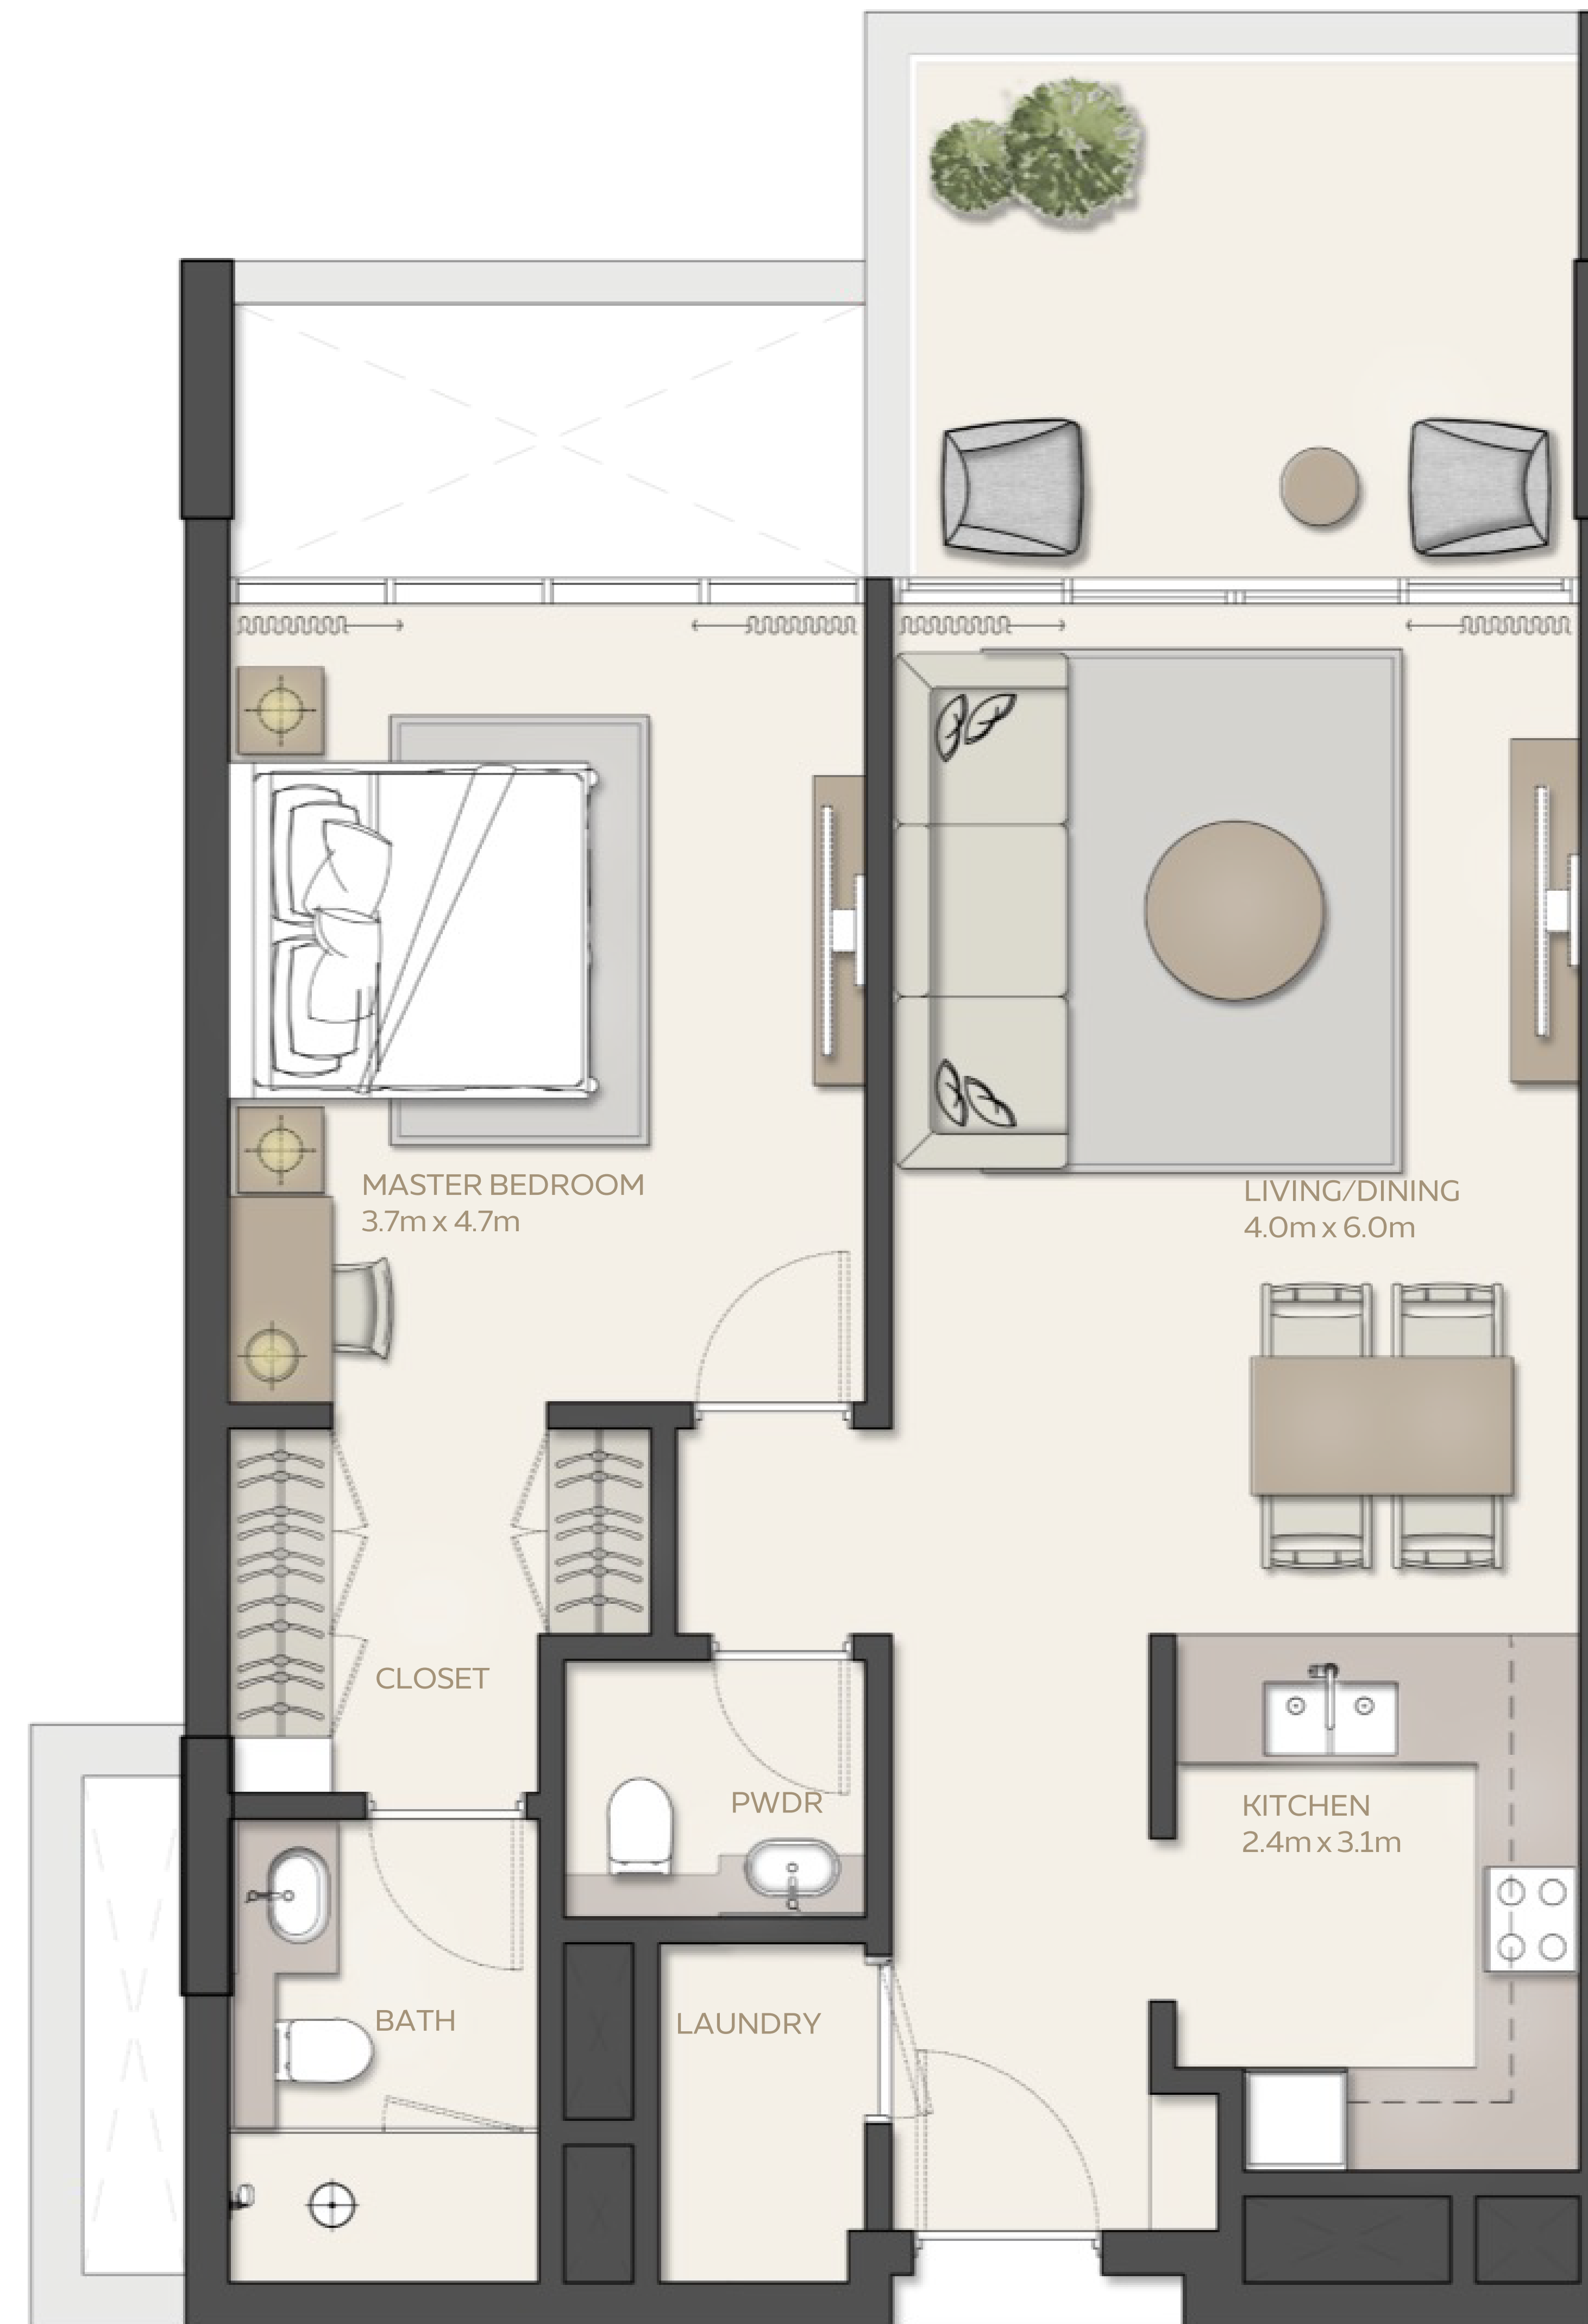

MANGROVE RESIDENCES

TRUE TO OUR SPIRIT

EXPO
CENTRAL

FLOOR PLANS

مانغروف ريزيدنسز MANGROVE RESIDENCES

Plot 2

1 BEDROOM
Type 1

		AREA	
UNIT	STARTING FROM	77.66 SQM	835.93 SQFT
BALCONY	STARTING FROM	12.40 SQM	133.47 SQFT (13.8%)
TOTAL AREA	STARTING FROM	90.06 SQM	969.4 SQFT

مانغروف ريزيدنسز MANGROVE RESIDENCES

Plot 2

1 BEDROOM Type 2

UNIT	STARTING FROM	AREA	
		SQM	SQFT
		82.16 SQM	884.36 SQFT
BALCONY	STARTING FROM	8.8 SQM	94.72 SQFT (9.7 %)
TOTAL AREA	STARTING FROM	90.96 SQM	979.08 SQFT

مانغروف
ريزيدنسز
MANGROVE
RESIDENCES

Plot 2

2 BEDROOM
Type 1

		AREA	
UNIT	STARTING FROM	118.14 SQM	1271.65 SQFT
BALCONY	STARTING FROM	9.24 SQM	99.46 SQFT (7.3 %)
TOTAL AREA	STARTING FROM	127.38 SQM	1371.11 SQFT

2BR-TYPE A
SCALE 1:50

مانغروف
ريزيدنسز
MANGROVE
RESIDENCES

Plot 2

2 BEDROOM
Type 2

		AREA	
UNIT	STARTING FROM	113.77 SQM	1224.61 SQFT
BALCONY	STARTING FROM	18.41 SQM	198.16 SQFT (13.9%)
TOTAL AREA	STARTING FROM	132.18 SQM	1422.77 SQFT