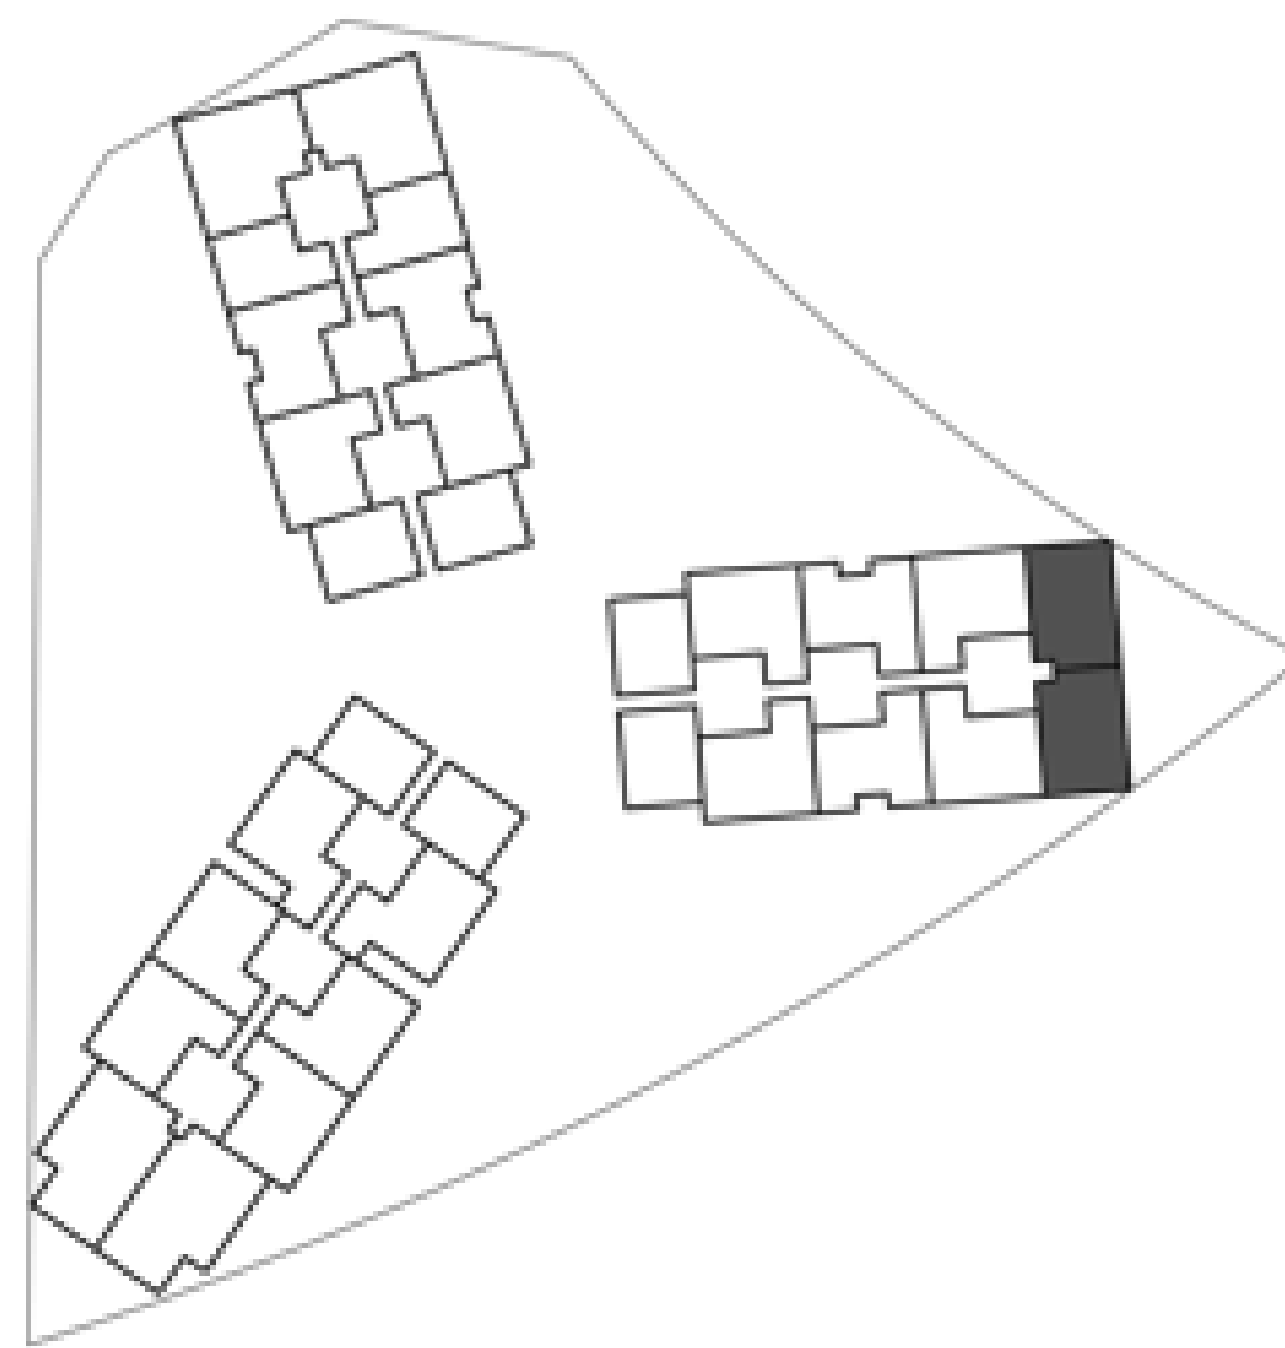

مانغروف ريزيدنسز MANGROVE RESIDENCES

Plot 2

2 BEDROOM Type 3

		AREA	
UNIT	STARTING FROM	112.96 SQM	1215.89 SQFT
BALCONY	STARTING FROM	18.94 SQM	203.87 SQFT (14.4 %)
TOTAL AREA	STARTING FROM	131.9 SQM	1419.76 SQFT

2BR-TYPE C
SCALE 1:50