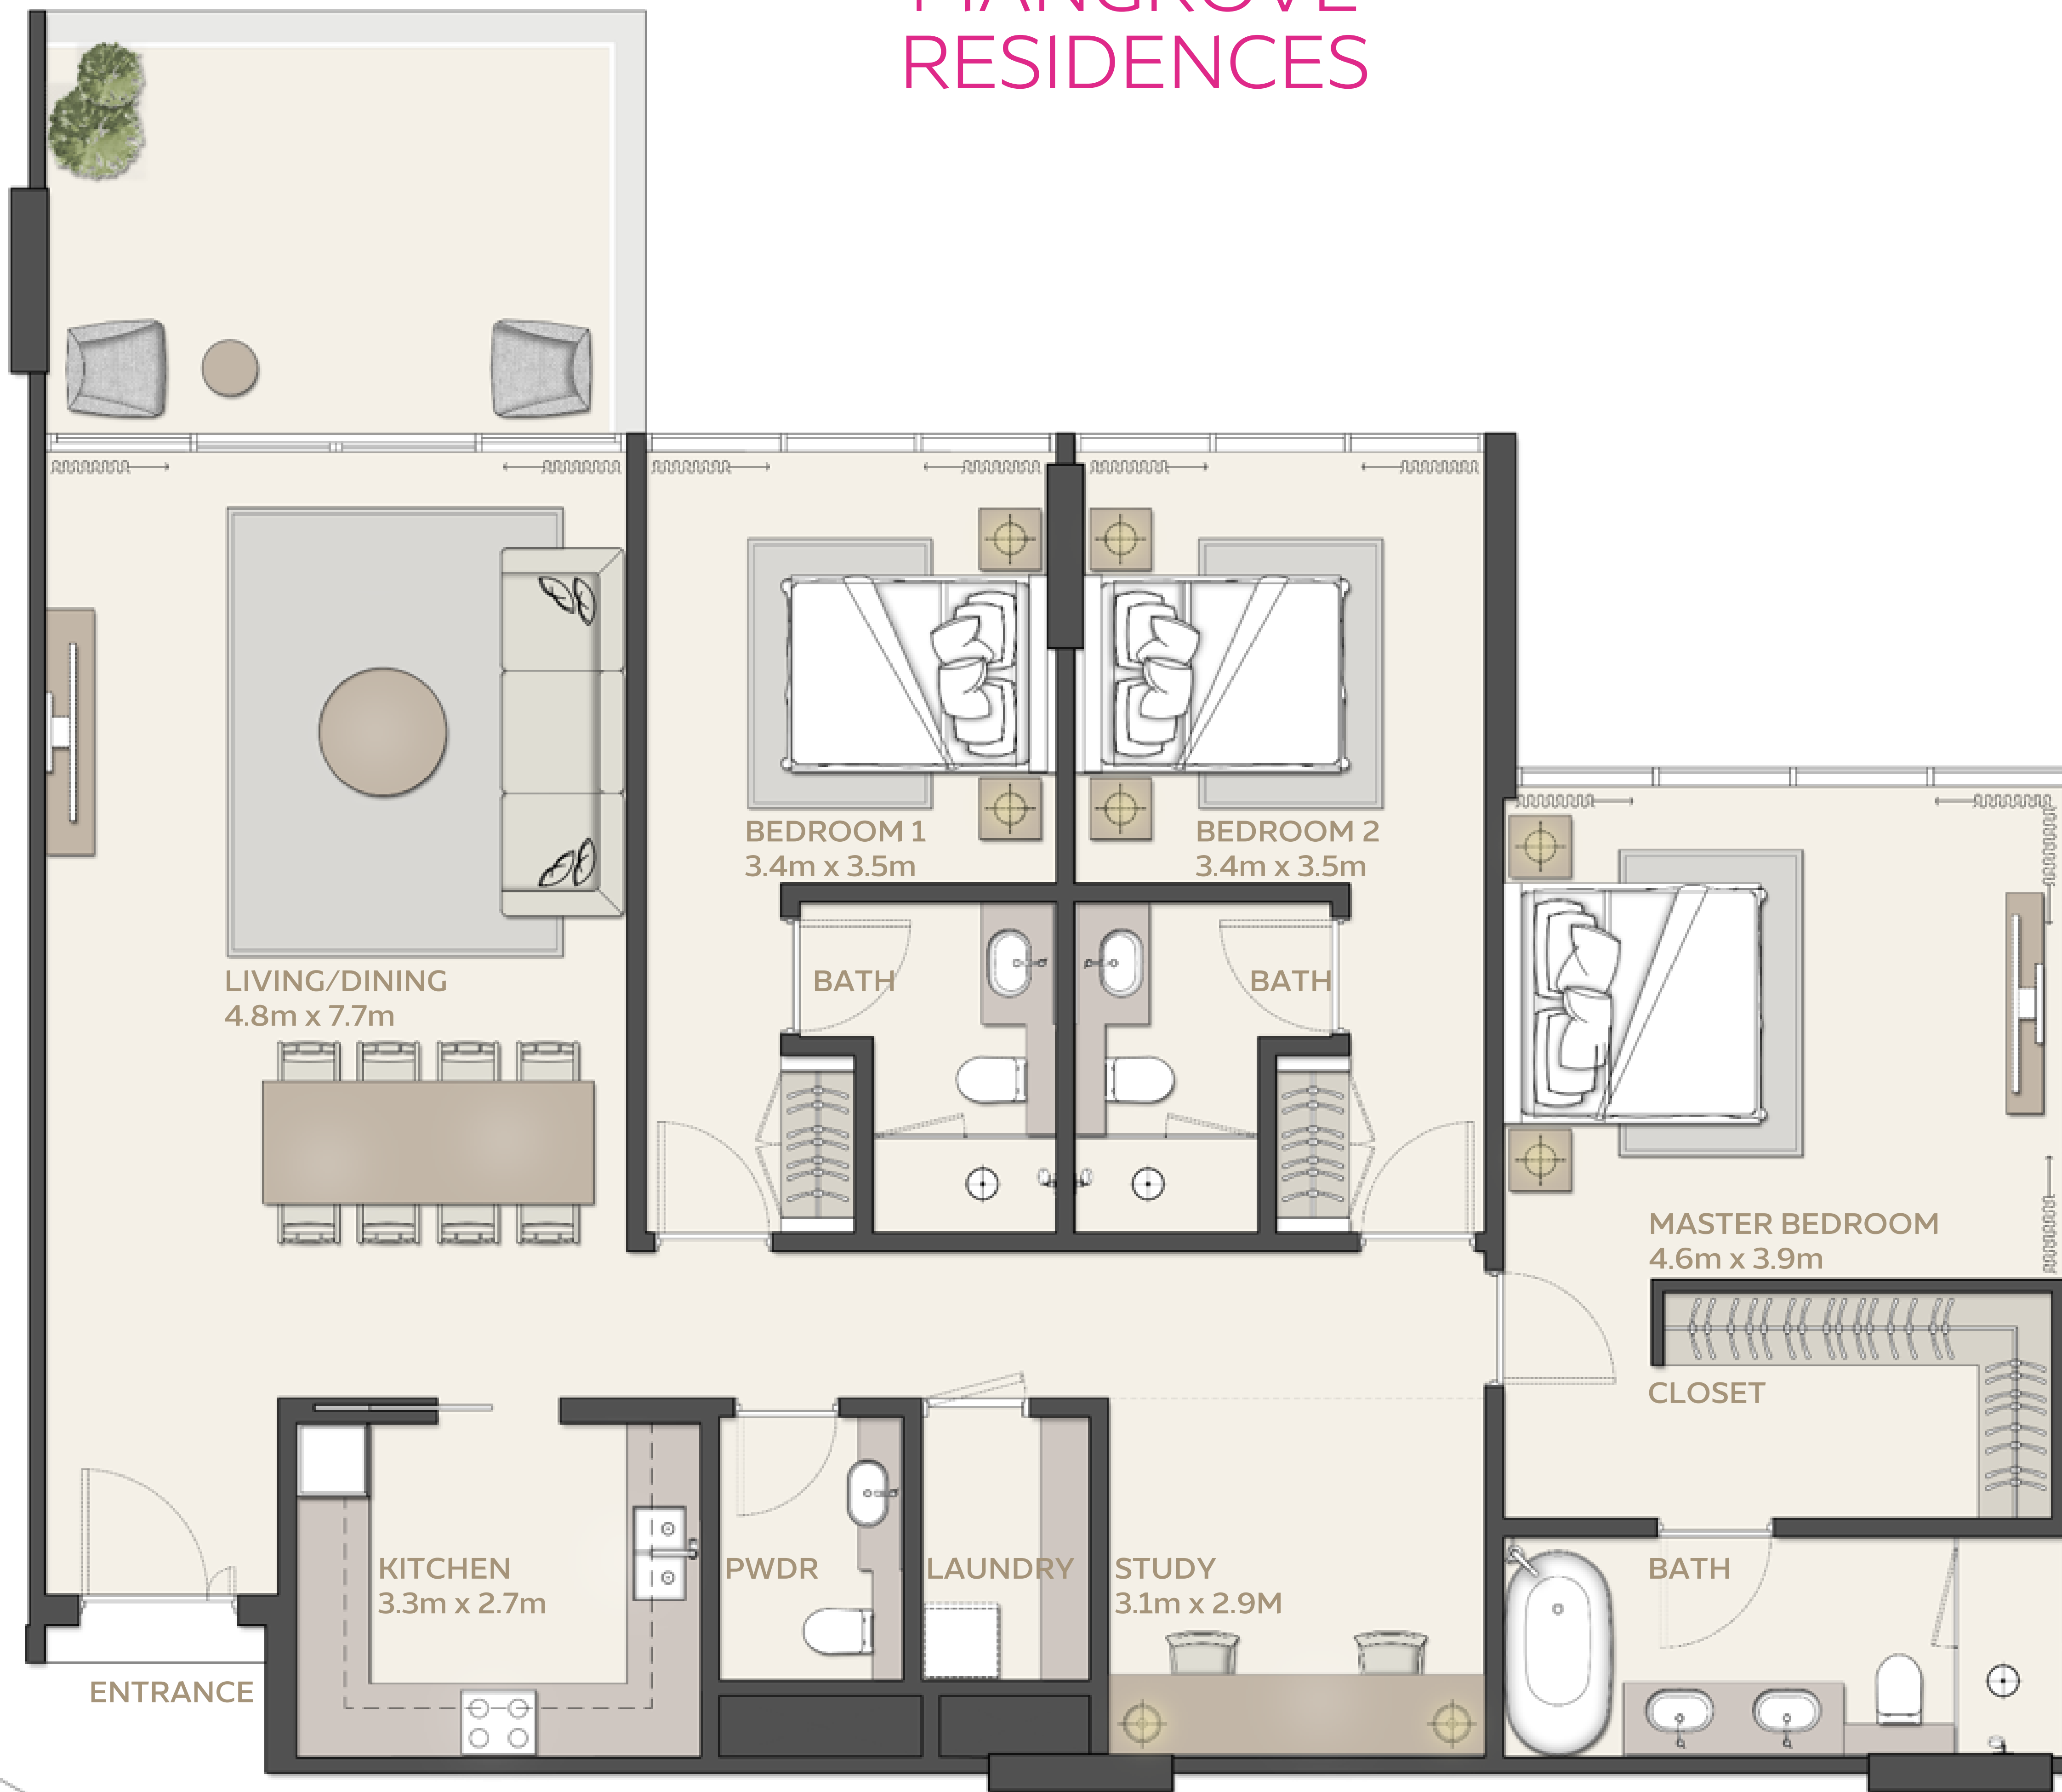

2BR-TYPE C
SCALE 1:50

مانگروف ریزیدنسز MANGROVE RESIDENCES

Plot 2

2 BEDROOM
Type 4

UNIT	STARTING FROM	AREA	
		SQM	SQFT
		129.21 SQM	1390.80 SQFT
BALCONY	STARTING FROM	9.26 SQM	99.67 SQFT (6.9%)
TOTAL AREA	STARTING FROM	138.47 SQM	1490.47 SQFT

مانغروف
ريزيدنسز
MANGROVE
RESIDENCES

Plot 2

3 BEDROOM
Type 1

		AREA	
UNIT	STARTING FROM	164.06 SQM	1765.93 SQFT
BALCONY	STARTING FROM	15.43 SQM	166.09 SQFT (8.6%)
TOTAL AREA	STARTING FROM	179.49 SQM	1932.02 SQFT

مانغروف ريزيدنسز MANGROVE RESIDENCES

Plot 2

3 BEDROOM Type 2

		AREA	
UNIT	STARTING FROM	148.7 SQM	1600.59 SQFT
BALCONY	STARTING FROM	9.35 SQM	100.64 SQFT (5.9%)
TOTAL AREA	STARTING FROM	158.05 SQM	1701.23 SQFT

مانغروف ريزيدنسز MANGROVE RESIDENCES

Plot 2

3 BEDROOM
Type 3

UNIT	STARTING FROM	AREA	
		209.97 SQM	2260.10 SQFT
BALCONY	STARTING FROM	9.23 SQM	99.35 SQFT (4.2%)
TOTAL AREA	STARTING FROM	219.20 SQM	2359.45 SQFT