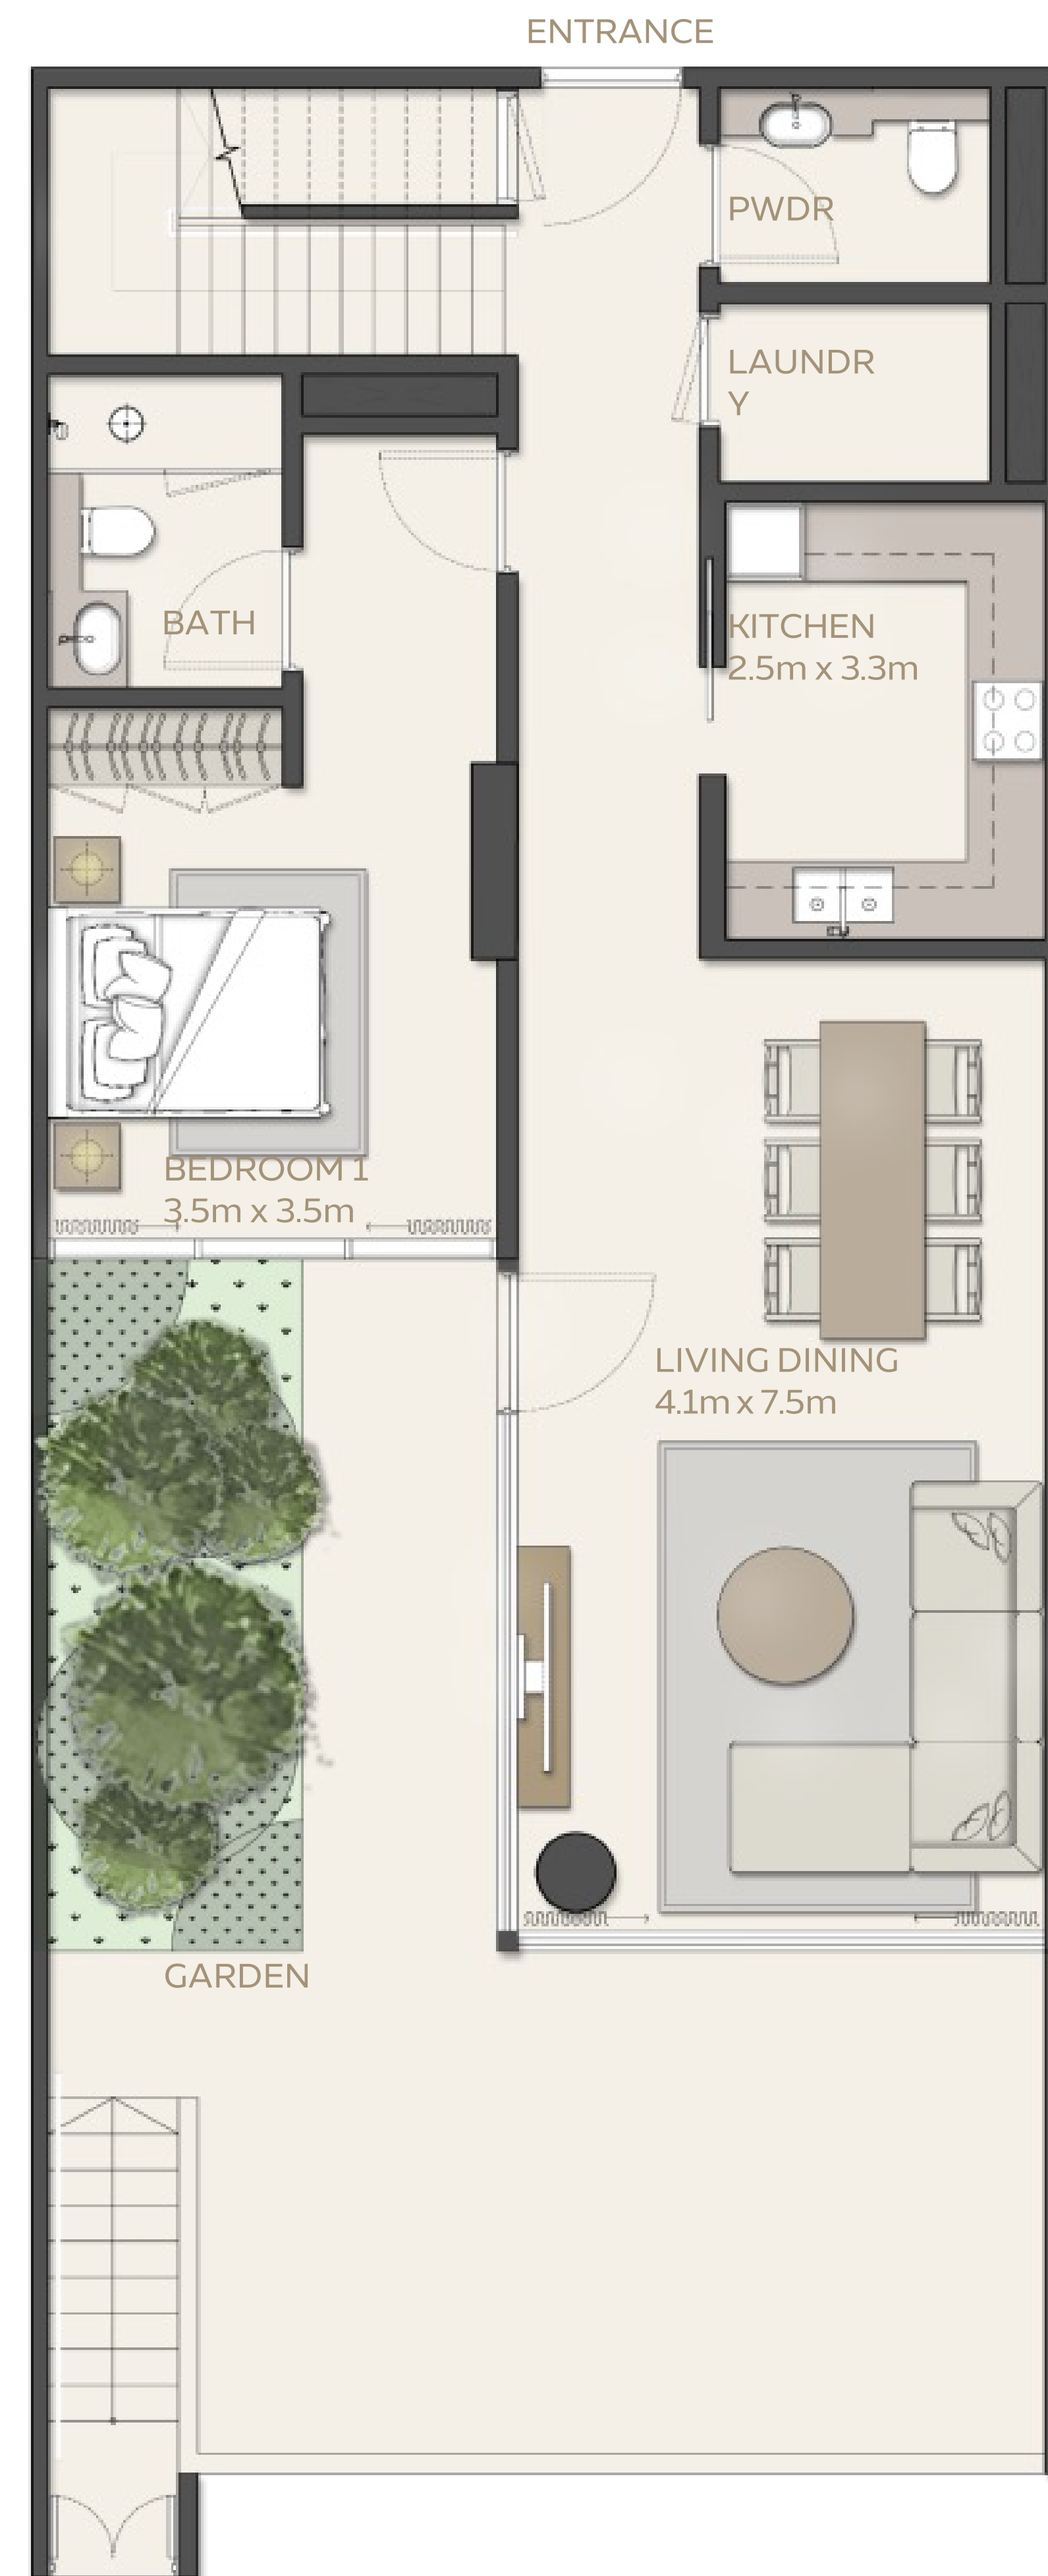

MANGROVE RESIDENCES

TRUE TO OUR SPIRIT

EXPO
CENTRAL

FLOOR PLANS

مانغروف ريزيدنسز MANGROVE RESIDENCES

Plot 2

1 BEDROOM
Type 1

		AREA	
UNIT	STARTING FROM	77.66 SQM	835.93 SQFT
BALCONY	STARTING FROM	12.40 SQM	133.47 SQFT (13.8%)
TOTAL AREA	STARTING FROM	90.06 SQM	969.4 SQFT

مانغروف ريزيدنسز MANGROVE RESIDENCES

Plot 2

3 BEDROOM
Type 3

UNIT	STARTING FROM	AREA	
		209.97 SQM	2260.10 SQFT
BALCONY	STARTING FROM	9.23 SQM	99.35 SQFT (4.2%)
TOTAL AREA	STARTING FROM	219.20 SQM	2359.45 SQFT

مانگروف ریزیدنسز MANGROVE RESIDENCES

Plot 2

4 BEDROOM

UNIT	STARTING FROM	AREA	
		SQM	SQFT
		343.45 SQM	3696.87 SQFT
BALCONY	STARTING FROM	35.97 SQM	387.18 SQFT (9.5%)
TOTAL AREA	STARTING FROM	379.42 SQM	4084.05 SQFT

مانغروف ريزيدنسز MANGROVE RESIDENCES

Plot 2

**3 BEDROOM
TOWNHOUSE**

UNIT	STARTING FROM	AREA	
		169.39 SQM	1823.30 SQFT
BALCONY	STARTING FROM	6.61 sqm	71.15 sqft (2.9%)
TERRACE	STARTING FROM	48.43 sqm	521.30 sqft (21.6%)
TOTAL AREA	STARTING FROM	224.43 SQM	2415.75 SQFT