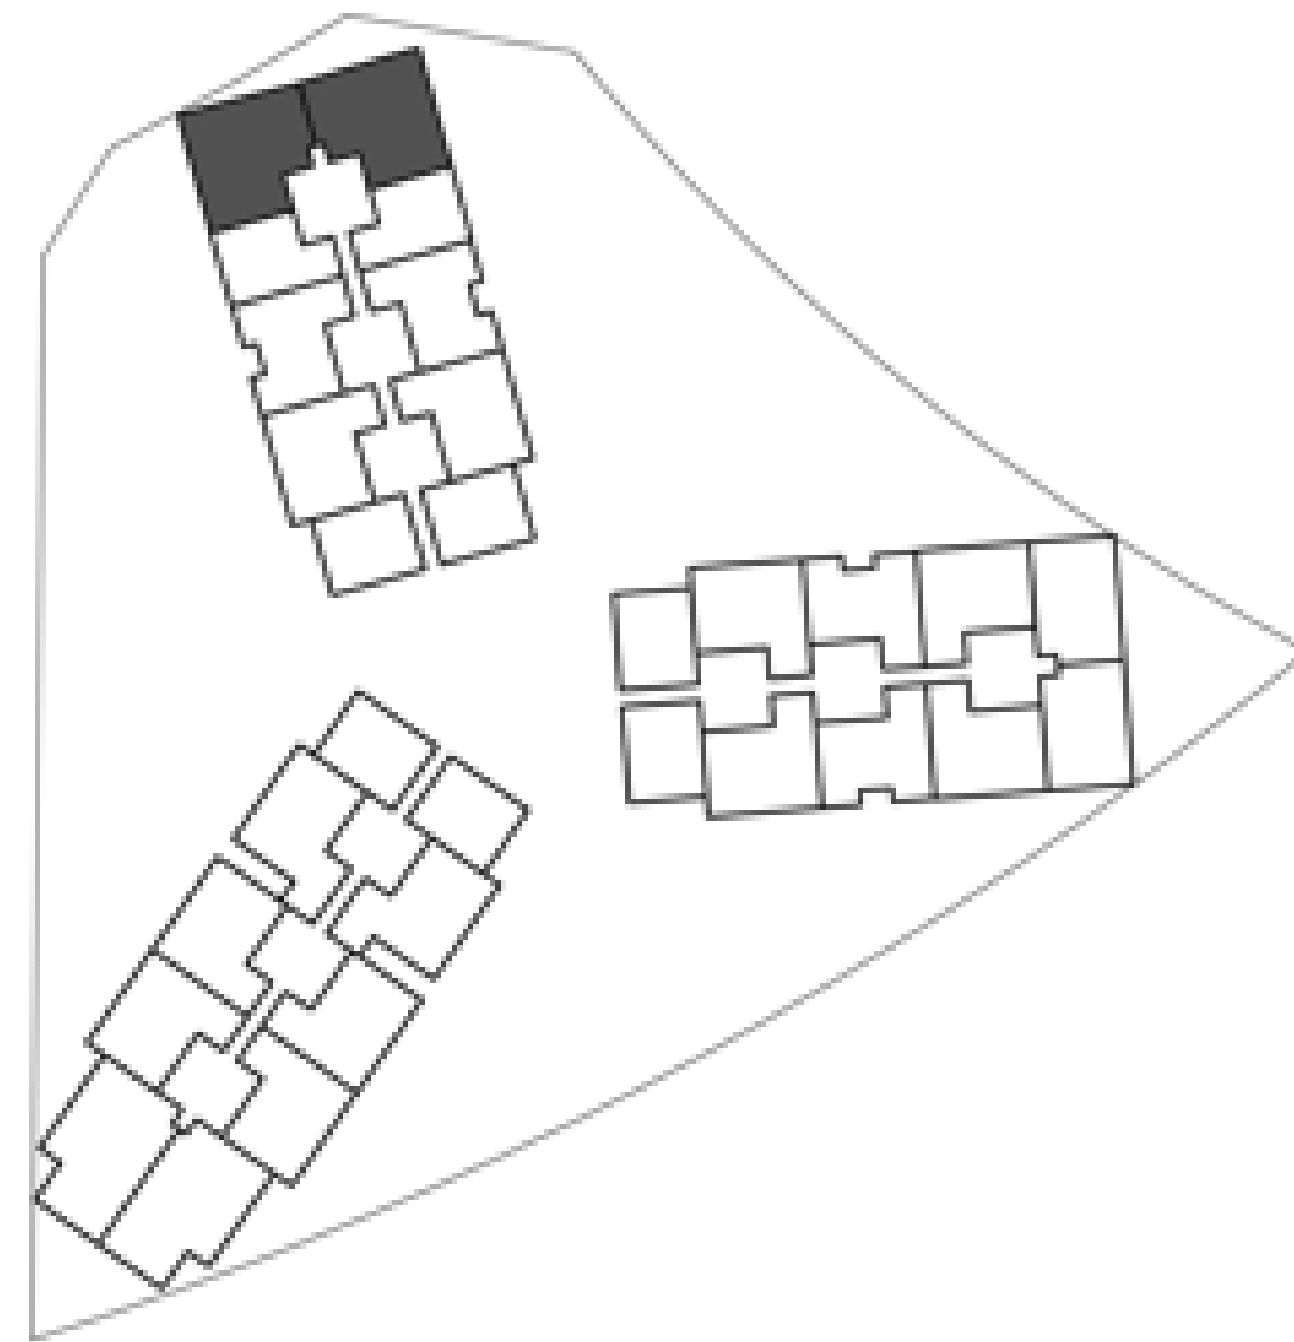

مانغروف
ريزيدنسز
MANGROVE
RESIDENCES

Plot 2

3 BEDROOM
Type 1

		AREA	
UNIT	STARTING FROM	164.06 SQM	1765.93 SQFT
BALCONY	STARTING FROM	15.43 SQM	166.09 SQFT (8.6%)
TOTAL AREA	STARTING FROM	179.49 SQM	1932.02 SQFT

مانغروف ريزيدنسز MANGROVE RESIDENCES

Plot 2

3 BEDROOM Type 2

		AREA	
UNIT	STARTING FROM	148.7 SQM	1600.59 SQFT
BALCONY	STARTING FROM	9.35 SQM	100.64 SQFT (5.9%)
TOTAL AREA	STARTING FROM	158.05 SQM	1701.23 SQFT