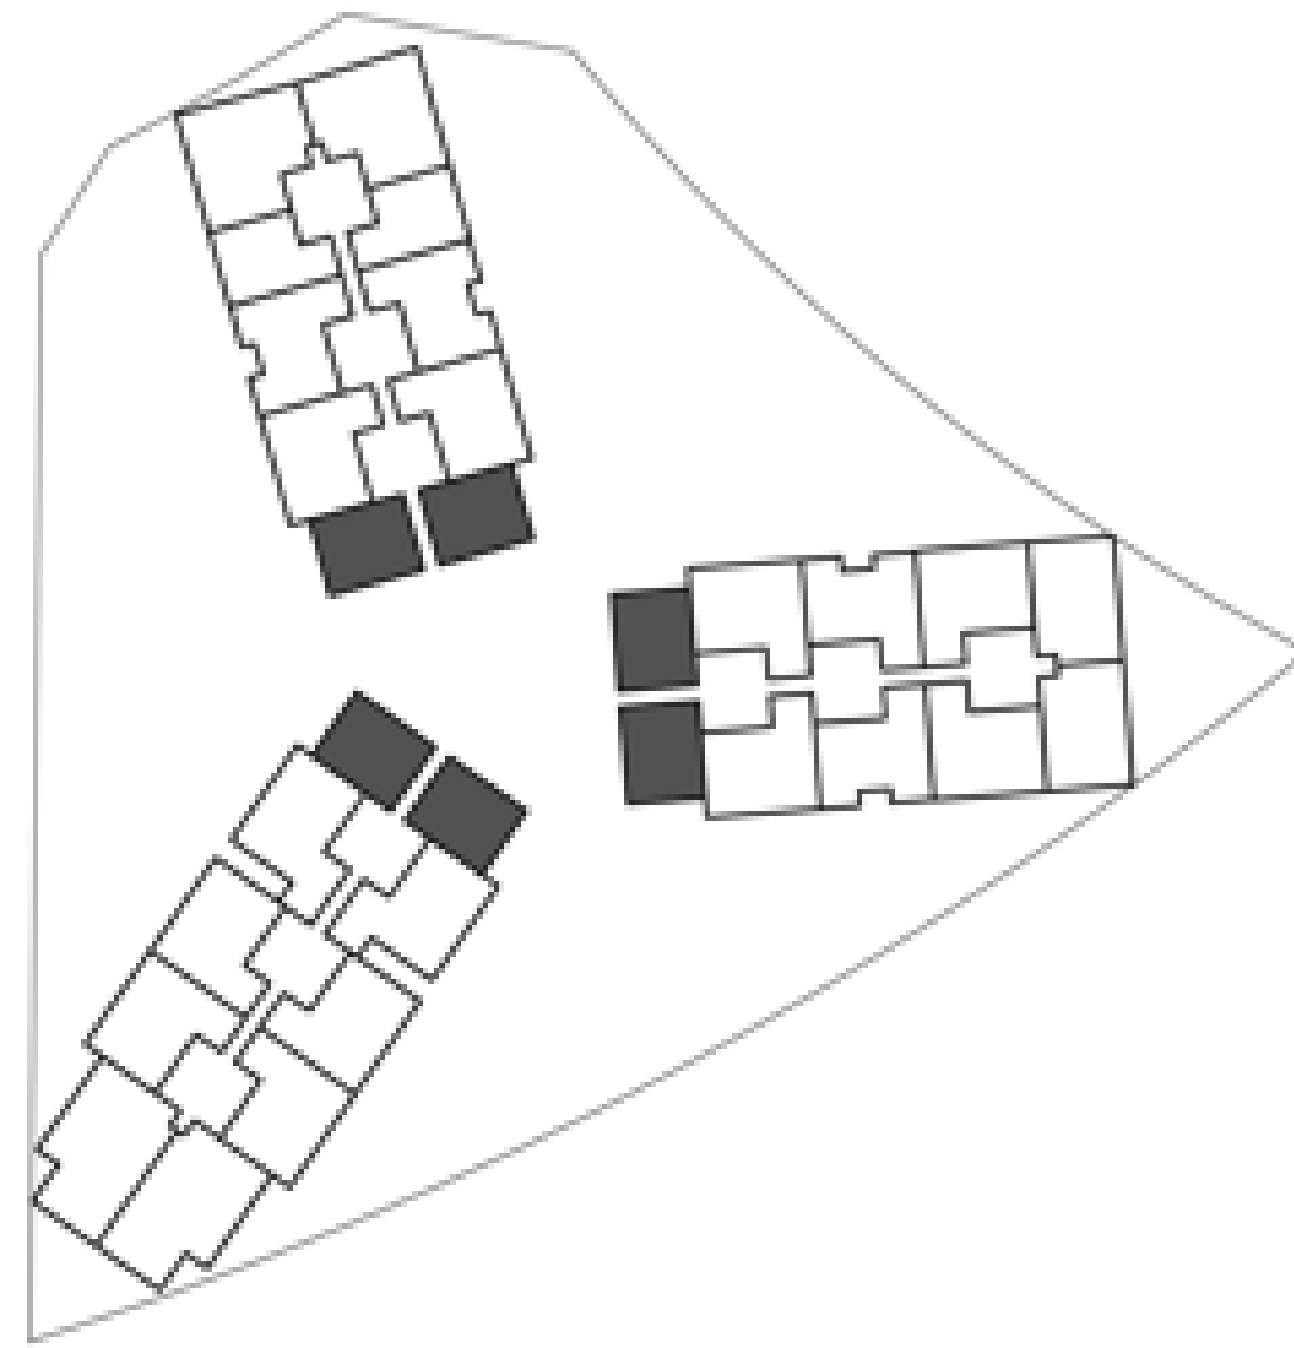

MANGROVE RESIDENCES

TRUE TO OUR SPIRIT

EXPO
CENTRAL

FLOOR PLANS

مانغروف ريزيدنسز MANGROVE RESIDENCES

Plot 2

1 BEDROOM
Type 1

		AREA	
UNIT	STARTING FROM	77.66 SQM	835.93 SQFT
BALCONY	STARTING FROM	12.40 SQM	133.47 SQFT (13.8%)
TOTAL AREA	STARTING FROM	90.06 SQM	969.4 SQFT