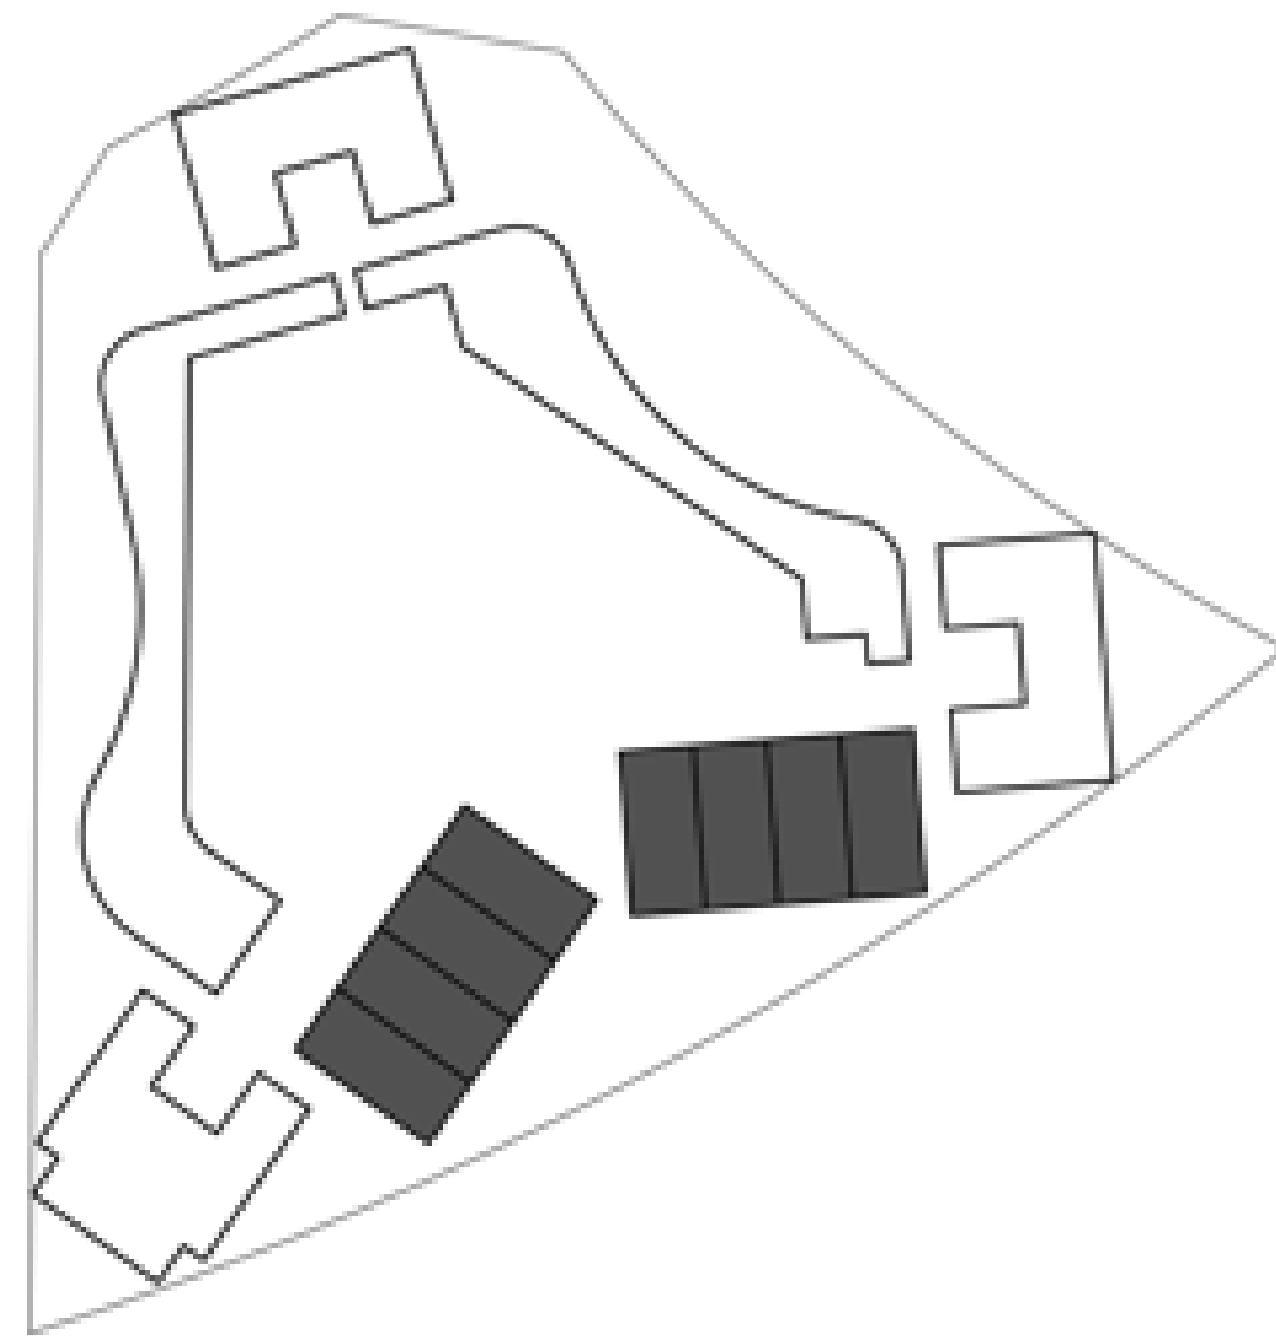

مانگروف ریزیدنسز MANGROVE RESIDENCES

Plot 2

4 BEDROOM

UNIT	STARTING FROM	AREA	
		SQM	SQFT
		343.45 SQM	3696.87 SQFT
BALCONY	STARTING FROM	35.97 SQM	387.18 SQFT (9.5%)
TOTAL AREA	STARTING FROM	379.42 SQM	4084.05 SQFT

مانغروف ريزيدنسز MANGROVE RESIDENCES

Plot 2

**3 BEDROOM
TOWNHOUSE**

UNIT	STARTING FROM	AREA	
		169.39 SQM	1823.30 SQFT
BALCONY	STARTING FROM	6.61 sqm	71.15 sqft (2.9%)
TERRACE	STARTING FROM	48.43 sqm	521.30 sqft (21.6%)
TOTAL AREA	STARTING FROM	224.43 SQM	2415.75 SQFT