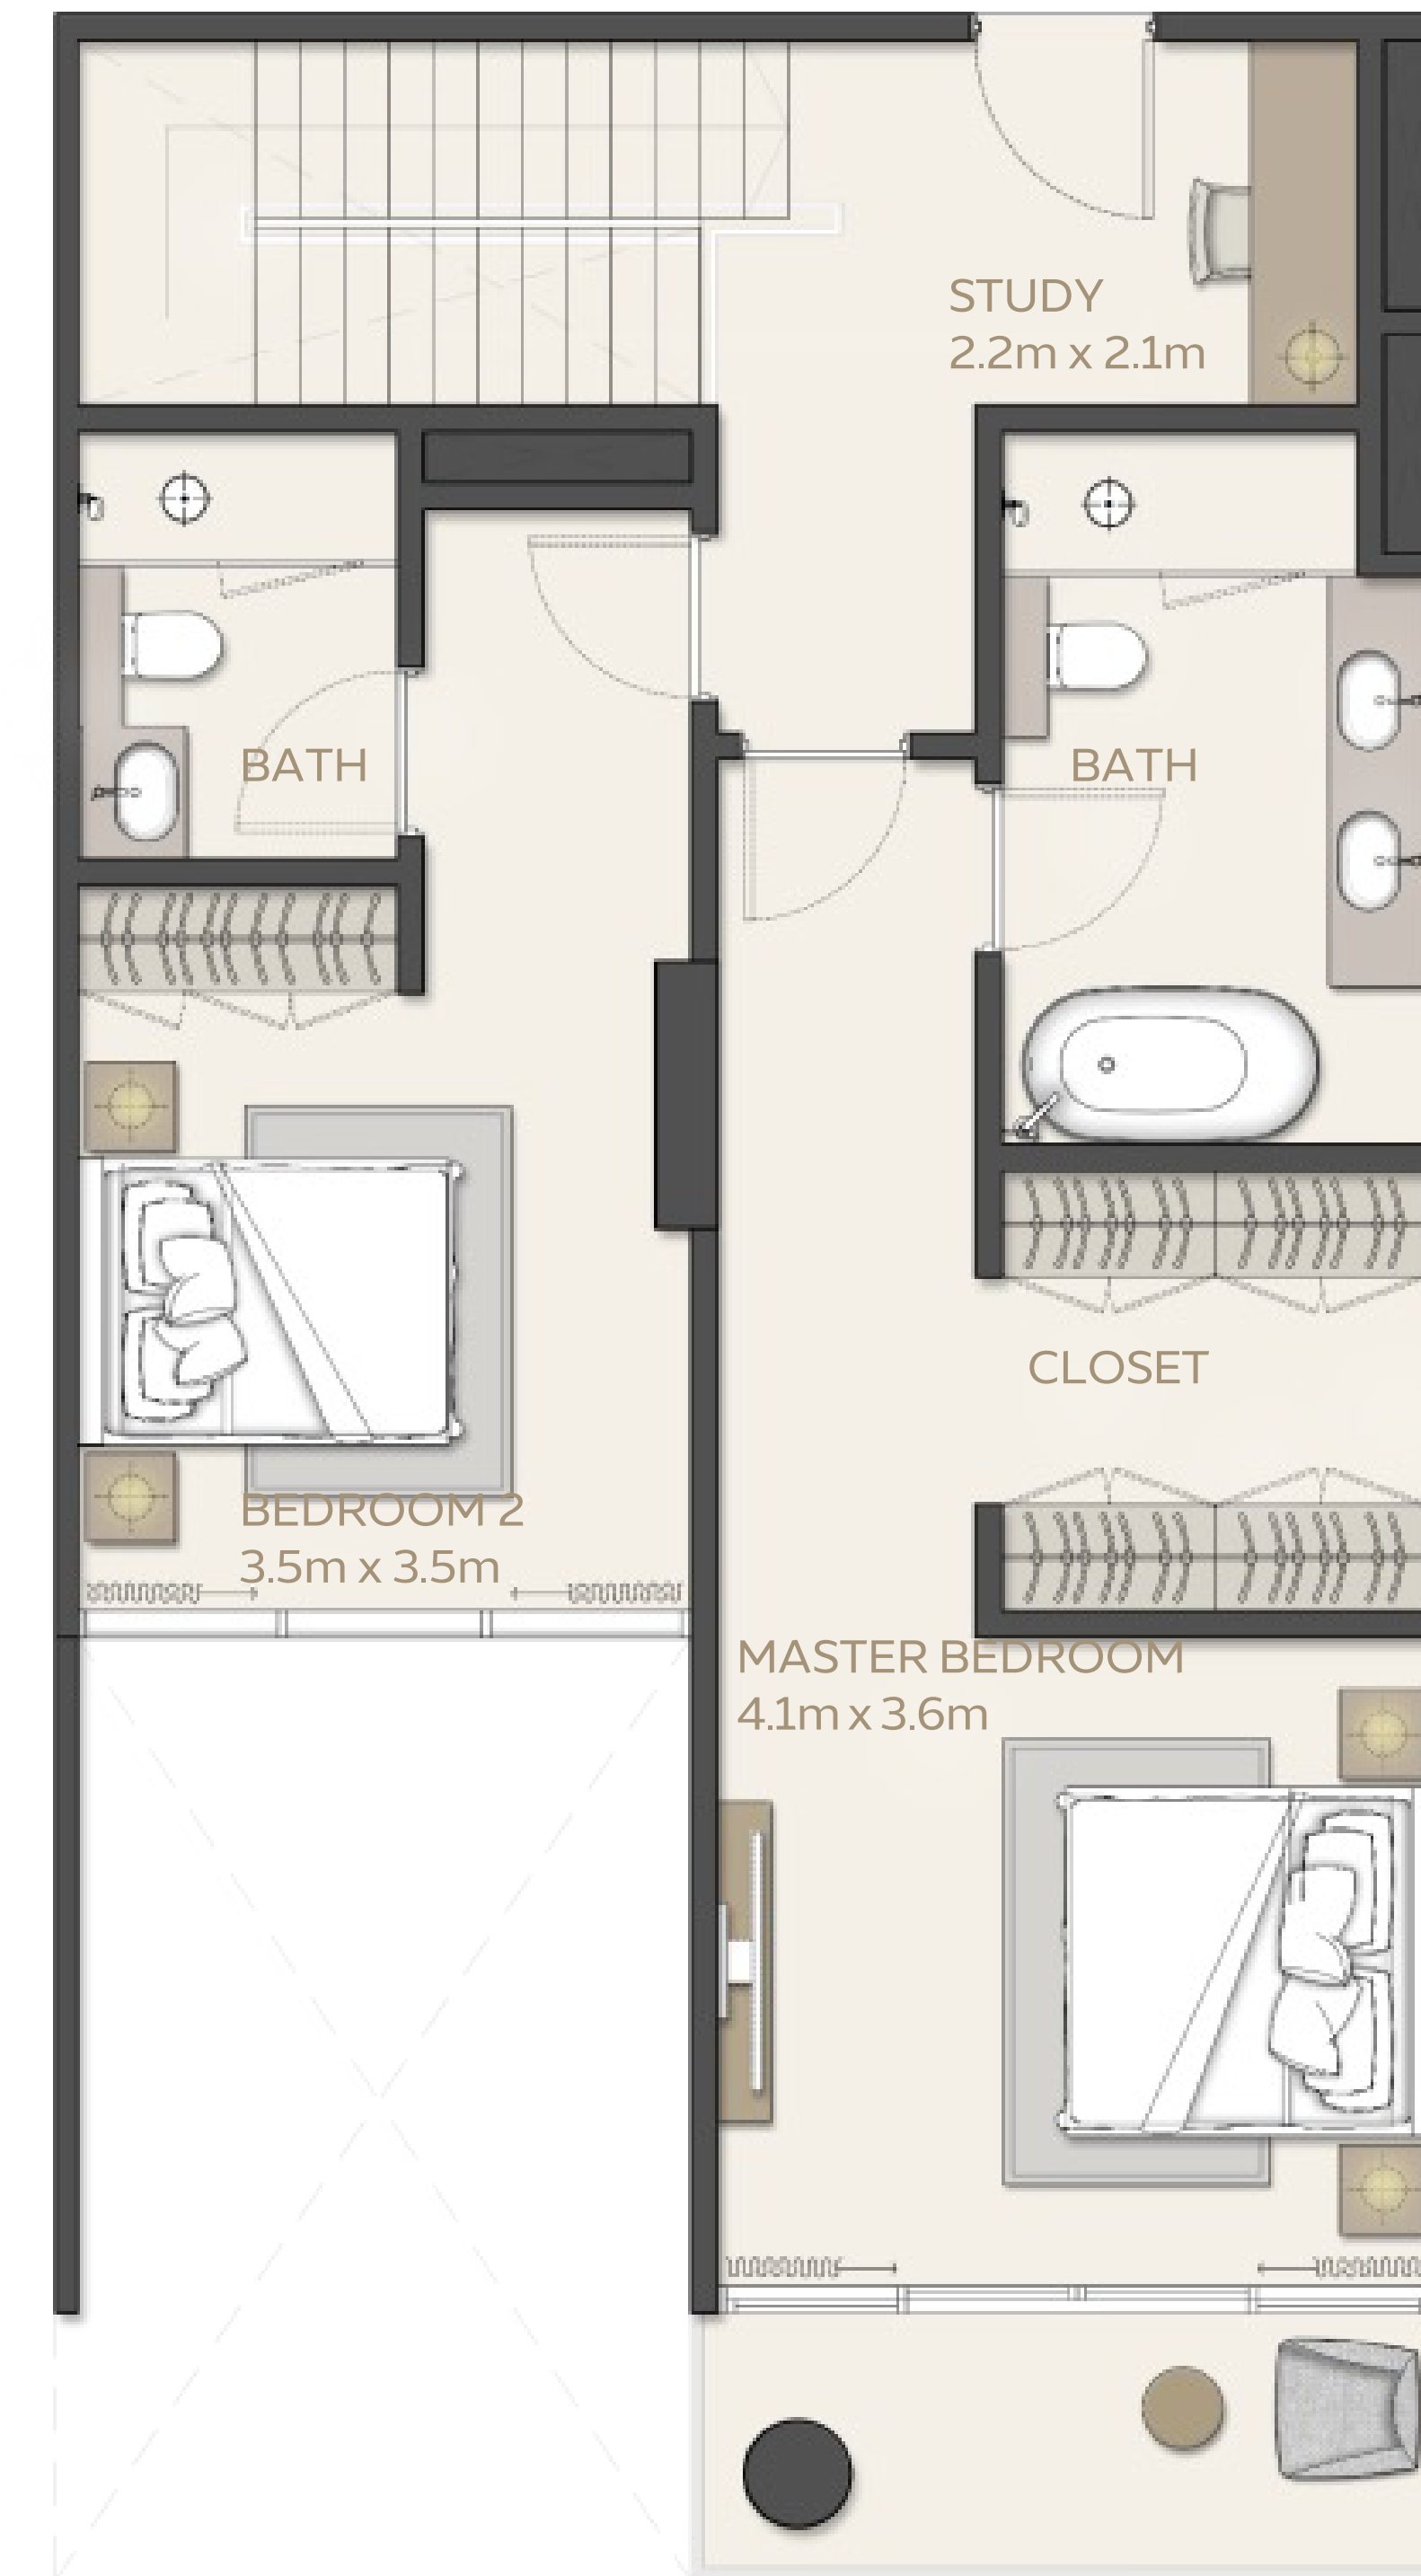

مانغروف ريزيدنسز MANGROVE RESIDENCES

Plot 2

3 BEDROOM Type 2

		AREA	
UNIT	STARTING FROM	148.7 SQM	1600.59 SQFT
BALCONY	STARTING FROM	9.35 SQM	100.64 SQFT (5.9%)
TOTAL AREA	STARTING FROM	158.05 SQM	1701.23 SQFT

مانغروف ريزيدنسز MANGROVE RESIDENCES

Plot 2

3 BEDROOM
Type 3

UNIT	STARTING FROM	AREA	
		209.97 SQM	2260.10 SQFT
BALCONY	STARTING FROM	9.23 SQM	99.35 SQFT (4.2%)
TOTAL AREA	STARTING FROM	219.20 SQM	2359.45 SQFT

مانگروف ریزیدنسز MANGROVE RESIDENCES

Plot 2

4 BEDROOM

UNIT	STARTING FROM	AREA	
		SQM	SQFT
		343.45 SQM	3696.87 SQFT
BALCONY	STARTING FROM	35.97 SQM	387.18 SQFT (9.5%)
TOTAL AREA	STARTING FROM	379.42 SQM	4084.05 SQFT

مانغروف ريزيدنسز MANGROVE RESIDENCES

Plot 2

**3 BEDROOM
TOWNHOUSE**

UNIT	STARTING FROM	AREA	
		169.39 SQM	1823.30 SQFT
BALCONY	STARTING FROM	6.61 sqm	71.15 sqft (2.9%)
TERRACE	STARTING FROM	48.43 sqm	521.30 sqft (21.6%)
TOTAL AREA	STARTING FROM	224.43 SQM	2415.75 SQFT